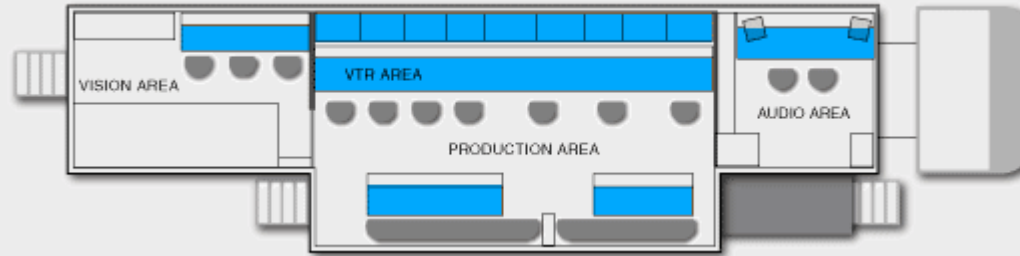

Disposition de L3 (730)

**euro
media
group**
UNITED BROADCAST FACILITIES

CTV
OUTSIDE BROADCASTS

**euro media
france**
EMT
SFP
VCF

nobeo

VIDEOHOUSE
TELEVISION FACILITIES

374R02
TV

UNITED