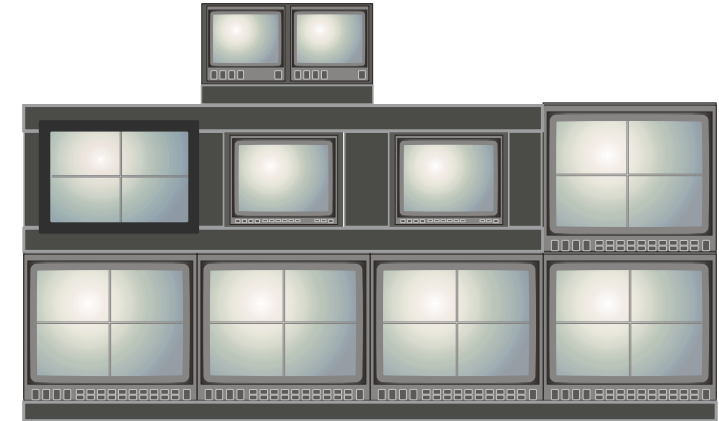

ISDN-codec

YouCom

monitorstack production