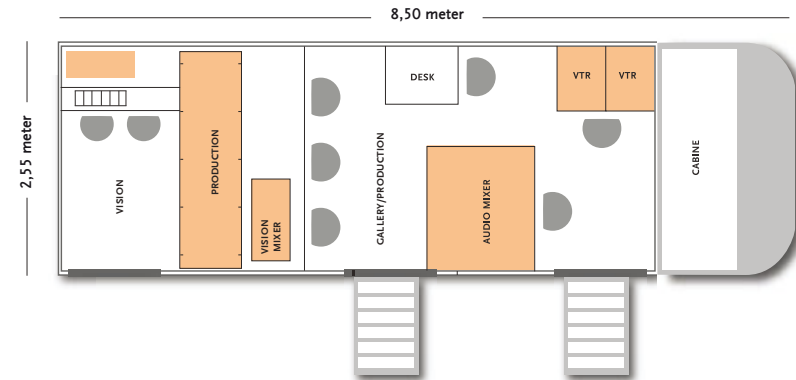

2 x RTS 2W/4W Interface
10 x Beltpack

Wireless Intercom

4 x Basestation
8 x Radio

ISDN-codec

YouCom

monitorstack production

layout