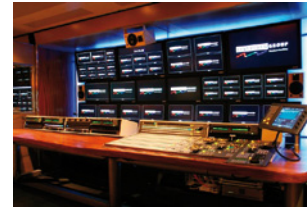

TRUCK

OBVan

Length: 16,50m (with truck)
Width: 5,20 m (expanded)
Height: 4,00 m
Weight: 40000 kg
License Plate: OK-10-PB

Utility Van

License Plate: BT-ST-99
Length: 12,00 m

Power

380/400 Volt
3x125 Amps
CEE Form 125 Amps

production