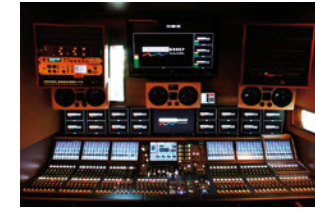

audio

VISION

Camera

30 x Thomson LDK 8000
or Sony HDC1500

Routing

GrassValley HD 192x448,
64x128 Pal
VSM control system

**Distribution, Conversion
& Synchronising**
Axon

Graphics

Inscriber (optional)
Xpression (optional)

PRODUCTION

Viewing

HD2Line LCD's, 8 x 37",
6 x 24" with multiviewing
5 x 17"LCD with
multiviewing (rear)

Vision Mixer

Sony MVS8000G 4M/E,
80 inputs, 48 outputs