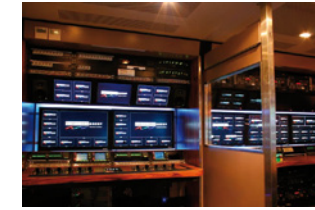

TRUCK

OBVan

Length: 16,50m (with truck)
Width: 5,20 m (expanded)
Height: 4,00 m
Weight: 40000 kg
License Plate: OK-10-PB

Utility Van

License Plate: BT-ST-99
Length: 12,00 m

Power

380/400 Volt
3x125 Amps
CEE Form 125 Amps

shading

VISION

Camera

30 x Thomson LDK 8000
or Sony HDC1500

Routing

GrassValley HD 192x448,
64x128 Pal
VSM control system

**Distribution, Conversion
& Synchronising**
Axon

Graphics

Inscriber (optional)
Xpression (optional)

PRODUCTION

Viewing

HD2Line LCD's, 8 x 37",
6 x 24" with multiviewing
5 x 17"LCD with
multiviewing (rear)

Vision Mixer

Sony MVS8000G 4M/E,
80 inputs, 48 outputs

DVE

MVE8000, 4 ch. DME

VTR

Viewing

HD2Line LCD's; 2 x 37"
with multiviewing 8-input,
6 x 17"LCD with
multiviewing 4-input

VTR

20 positions Beta / EVS

SOUND

Audio Mixer

Lawo MC66 56 faders

Effects

TC Electronic M6000/M2000
Lexicon
Sintefex
SpotOn Hard Disk audio
jingle system 64ch

Routing

Internal Lawo router

Monitoring

Adam S1A/S3A 5.1

Record/play

DAT, MD, CD
Tascam X48 / Pyramix
Multitrack 128Ch.
(optional)

INTERCOM

Intercom

RTS Adam 144x144
31 Keypanels

4 Wire Interface

6 x RTS 2W/4W Interface
15 x Beltpack

Wireless Intercom

6 x Basestation
20 x Radio

ISDN-codec

YouCom