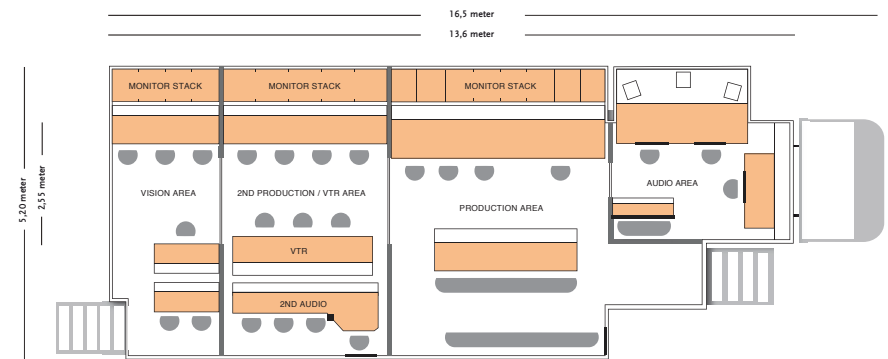

Internal Lawo router

**Monitoring**

Adam S1A/S3A 5.1

**Record/play**

DAT, MD, CD  
 Tascam X48 / Pyramix  
 Multitrack 128Ch.  
 (optional)

layout

**INTERCOM**

**Intercom**