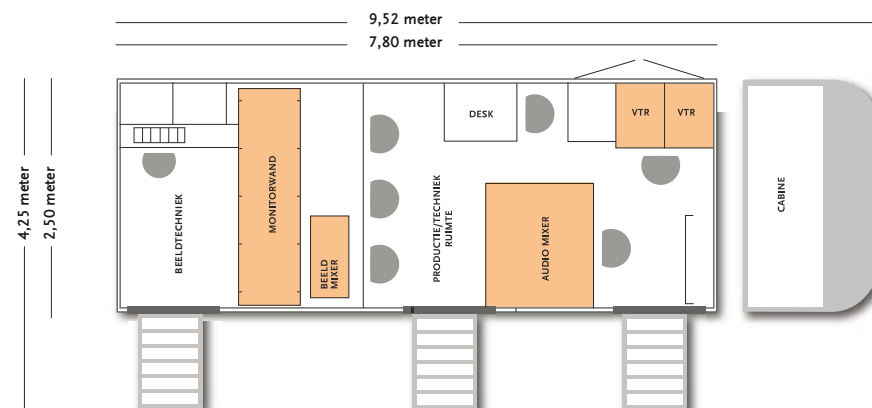

YouCom

monitorstack production

layout