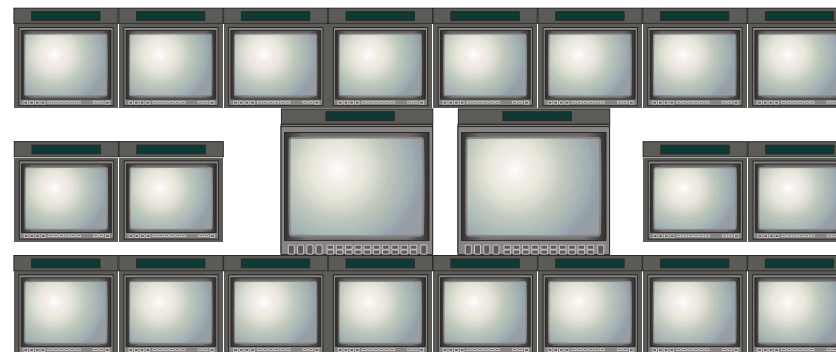

TRUCK

OBVan

Length: 9,52m
Width: 4,25 m (expanded)
Height: 4,00 m
Weight: 11000 kg
License Plate: BF-LS-45

Utility Van

License Plate: BR-ZJ-83
Length: 8,50 m

Power

380/400 Volt
3x35 Amps
CEE Form 63 Amps

VISION

Camera

6 x Thomson LDK 20,
20P en 200 camera's

Routing

SDI Philips Venus 64 x 80

**Distribution, Conversion
& Synchronising**

Axon

Graphics

Inscriber (optional)
Xpression (optional)

PRODUCTION

Viewing

20 x 9" Sony
2 x Barco 14" CVM 3237

Vision Mixer

Grassvalley Kayak HD150,
1,5 ME, 24 inputs / 12 aux
buses

DVE

1 Channel iDPM

VTR

Viewing

4 x 4" Sony
3 x 6" Ikegami

VTR

4 positions Beta / EVS

SOUND

Audio Mixer

Yamaha DM2000
inputs: 24 Mic / 8 line /
10 AES
outputs: 1 st. master /
8 aux / 4 st. bus

Effects

1 x Yamaha Rev 7
1 x Drawmer DL 441
Urei 1178

Routing

2 x Philips Mars 24 x 8

Monitoring

Dynaudio

Record/play

DAT, MD, CD
Tascam X48 / Pyramix
Multitrack (optional)

INTERCOM

Intercom

RTS Zeus 24 x 24
8 Keypanels

4 Wire Interface

2 x RTS 2W/4W Interface
3 x Beltpack

Wireless Intercom

4 x Basestation
5 x Radio
10 x Receiver

ISDN-codec

YouCom

monitorstack production