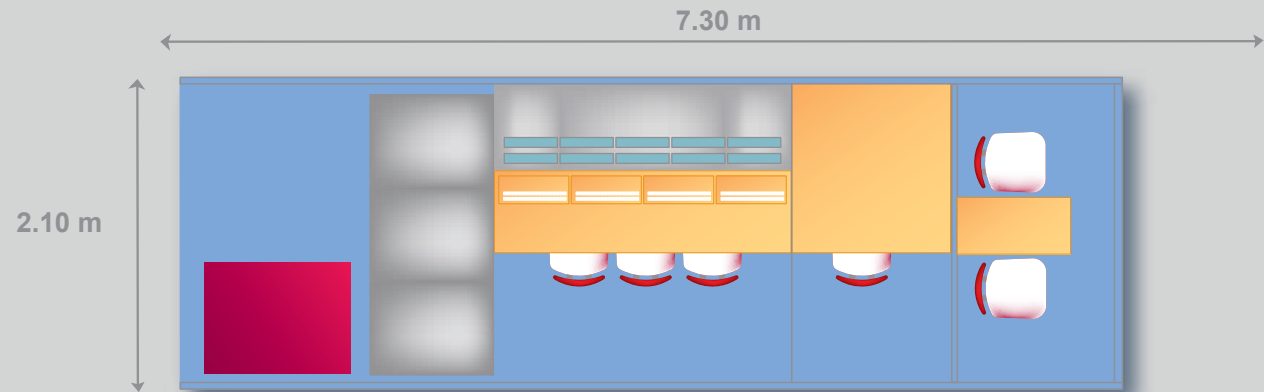

## GENERAL

Digital OBVAN SD/HD + SNG Truck:  
HD - SD

Maximum of cameras :  
5 cameras SD/HD

Vehicle Type :  
Small truck

Generator

Vision & VTR

Sound

Com-Pos