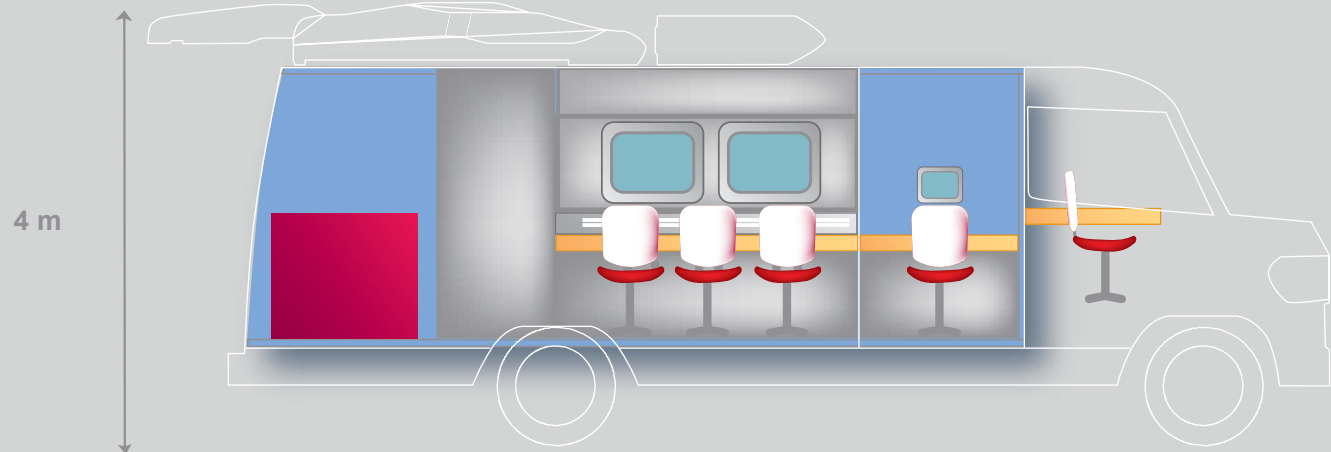

## GENERAL

Digital OBVAN SD/HD + SNG Truck:  
HD - SD

Maximum of cameras :  
5 cameras SD/HD

Vehicle Type :  
Small truck

Generator

Vision & VTR

Sound

Com-Pos