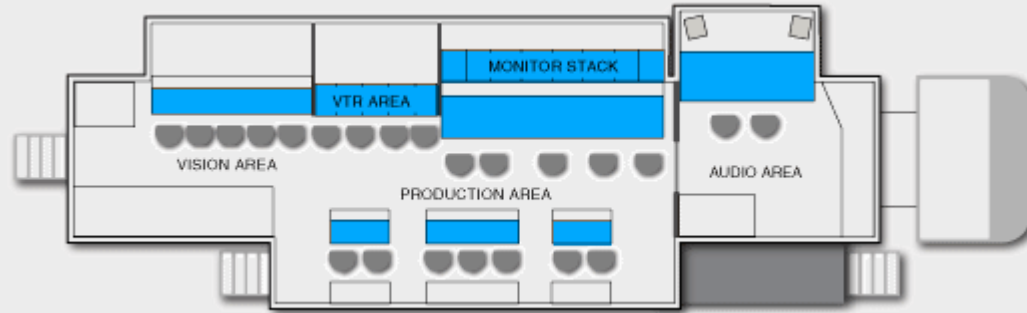

Camion XL2 (732)

Disposition de XL2 (732)

Moniteurs de XL2 (732)

Camion XL2 (732)

Specifications

GENERAL

Category :	XX Large
Maximum of Cameras :	24
Name of the Truck :	CR 732
Vehicle Type (Semi-trailer/ Coach) :	Semi-trailer
Length with Tractor :	16,50 meter (1.4m rear access)
Length without Tractor :	13,60 meter (1.4m rear access)
Height :	4,0 meter
Width :	2,55 meter
Width when expanded :	4,50 meter (+1m lateral access)
Weight :	36 tons
Voltage :	380/400 Volt
Connector Type :	2 x Marechal D56 63 Amp 5 Pin

VISION

Synchronisers :	THOMSON KAM HDD-FS NUMERIC VIDEO
Monitors Vision :	5 x JVC 17' DTV1710CG
HD Cameras :	Thomson LDK 8000 Worldcam
HD Formats :	1080i 50 Hz 59.24 Hz 1080P 23.97 & 24 & 29.98 Hz 720P 23.97 & 24 & 29.98 & 50 & 59.94 Hz
HD Highspeed Cameras :	On request Sony or Thomson
HD / SD Lenses :	Canon 11x, 17x, 21x, 55x, 72x, 86x , 100x
Video Matrix HD :	TRINIX 256 x 256 HD/SD

PRODUCTION

HD Vision Mixer :	GVG Kayenne XL
HD Inputs (direct and 2nd Layer) :	96
Aux Buses HD :	48
SD Inputs (direct and 2nd Layer) :	96
DVE / Channels HD :	16 + 4
Miscellaneous options :	6 Ramrecorder 8 flexible chromakey
Monitors front :	2 x JVC 19' (DTV1910CG) 3 x 42' PENTA LCD 8 x 24' PENTA
Monitors rear :	8 x Sony 9040 6 x Sony 6041

VTR

Maximum Positions :	8 VTR 9 LSM
HD Type VTR / VDR :	Sony HDCAM Sony HDCAM / SR Panasonic D5 Panasonic DVCPro HD EVS XT2, 6 Channel (Super SloMo)
SD Type VTR / VDR :	Sony DVW A500P Sony Betacam SX/SP/XDCAM EVS LSM-XT, 6 Channel (Super SloMo) Tektronix PROFILE (2 or 4 Channels)
Monitors front :	8 x Sony 9040 12 x Sony 6041
Monitors rear :	8 x Sony 9040 12 x Sony 6041
Edit :	(optional) Sony BVE2000