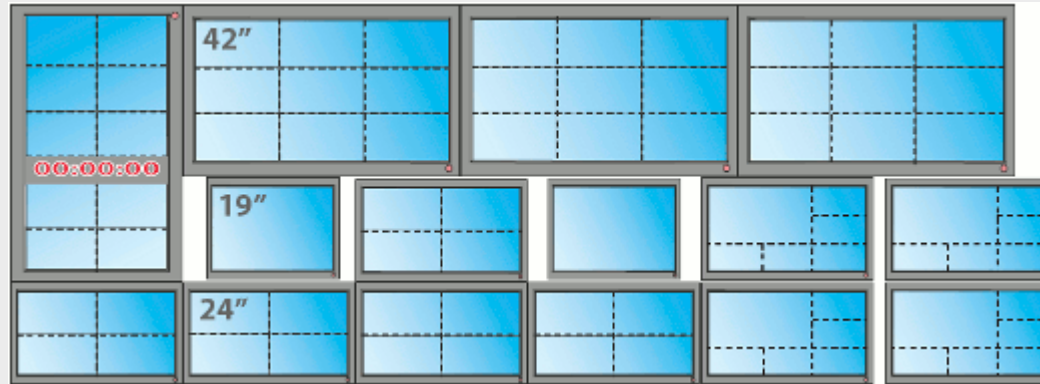

Camion XL2 (732)

Disposition de XL2 (732)

Moniteurs de XL2 (732)

Camion XL2 (732)

Specifications

GENERAL

Category :	XX Large
Maximum of Cameras :	24
Name of the Truck :	CR 732
Vehicle Type (Semi-trailer/ Coach) :	Semi-trailer
Length with Tractor :	16,50 meter (1.4m rear access)
Length without Tractor :	13,60 meter (1.4m rear access)
Height :	4,0 meter
Width :	2,55 meter
Width when expanded :	4,50 meter (+1m lateral access)
Weight :	36 tons
Voltage :	380/400 Volt
Connector Type :	2 x Marechal D56 63 Amp 5 Pin

VISION

Synchronisers :	THOMSON KAM HDD-FS NUMERIC VIDEO
Monitors Vision :	5 x JVC 17' DTV1710CG
HD Cameras :	Thomson LDK 8000 Worldcam
HD Formats :	1080i 50 Hz 59.24 Hz 1080P 23.97 & 24 & 29.98 Hz 720P 23.97 & 24 & 29.98 & 50 & 59.94 Hz
HD Highspeed Cameras :	On request Sony or Thomson
HD / SD Lenses :	Canon 11x, 17x, 21x, 55x, 72x, 86x , 100x
Video Matrix HD :	TRINIX 256 x 256 HD/SD

PRODUCTION

HD Vision Mixer :	GVG Kayenne XL
HD Inputs (direct and 2nd Layer) :	96
Aux Buses HD :	48
SD Inputs (direct and 2nd Layer) :	96
DVE / Channels HD :	16 + 4
Miscellaneous options :	6 Ramrecorder 8 flexible chromakey
Monitors front :	2 x JVC 19' (DTV1910CG) 3 x 42' PENTA LCD 8 x 24' PENTA
Monitors rear :	8 x Sony 9040 6 x Sony 6041

VTR

Maximum Positions :	8 VTR 9 LSM
HD Type VTR / VDR :	Sony HDCAM Sony HDCAM / SR Panasonic D5 Panasonic DVCPro HD EVS XT2, 6 Channel (Super SloMo)
SD Type VTR / VDR :	Sony DVW A500P Sony Betacam SX/SP/XDCAM EVS LSM-XT, 6 Channel (Super SloMo) Tektronix PROFILE (2 or 4 Channels)
Monitors front :	8 x Sony 9040 12 x Sony 6041
Monitors rear :	8 x Sony 9040 12 x Sony 6041
Edit :	(optional) Sony BVE2000