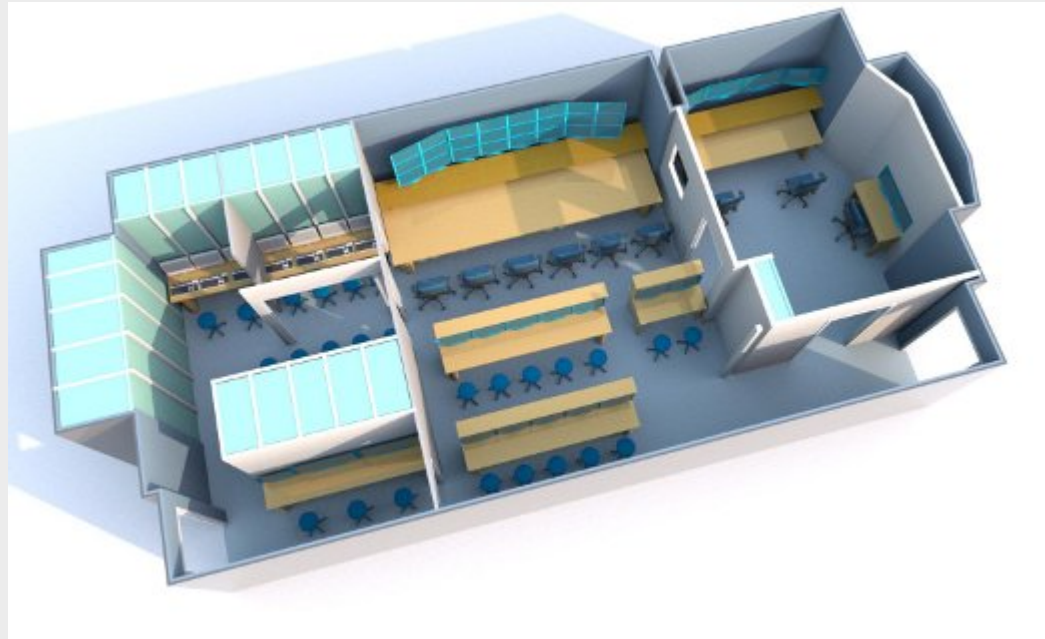

Camion XL2 (732)

Disposition de XL2 (732)

Moniteurs de XL2 (732)

Camion XL2 (732)

Specifications

GENERAL

Category :	XX Large
Maximum of Cameras :	24
Name of the Truck :	CR 732
Vehicle Type (Semi-trailer/ Coach) :	Semi-trailer
Length with Tractor :	16,50 meter (1.4m rear access)
Length without Tractor :	13,60 meter (1.4m rear access)
Height :	4,0 meter
Width :	2,55 meter
Width when expanded :	4,50 meter (+1m lateral access)
Weight :	36 tons
Voltage :	380/400 Volt
Connector Type :	2 x Marechal D56 63 Amp 5 Pin

PRODUCTION

HD Vision Mixer :	GVG Kayenne XL
HD Inputs (direct and 2nd Layer) :	96
Aux Buses HD :	48
SD Inputs (direct and 2nd Layer) :	96
DVE / Channels HD :	16 + 4
Miscellaneous options :	6 Ramrecorder 8 flexible chromakey
Monitors front :	2 x JVC 19' (DTV1910CG) 3 x 42' PENTA LCD 8 x 24' PENTA
Monitors rear :	8 x Sony 9040 6 x Sony 6041