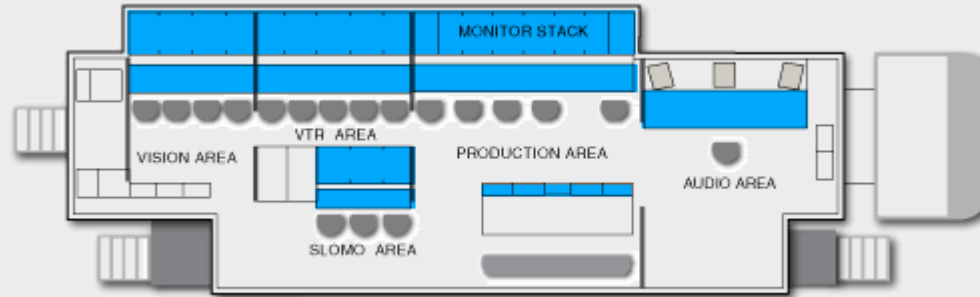

Camion XL4 (car 24)

Disposition de XL4 (car 24)