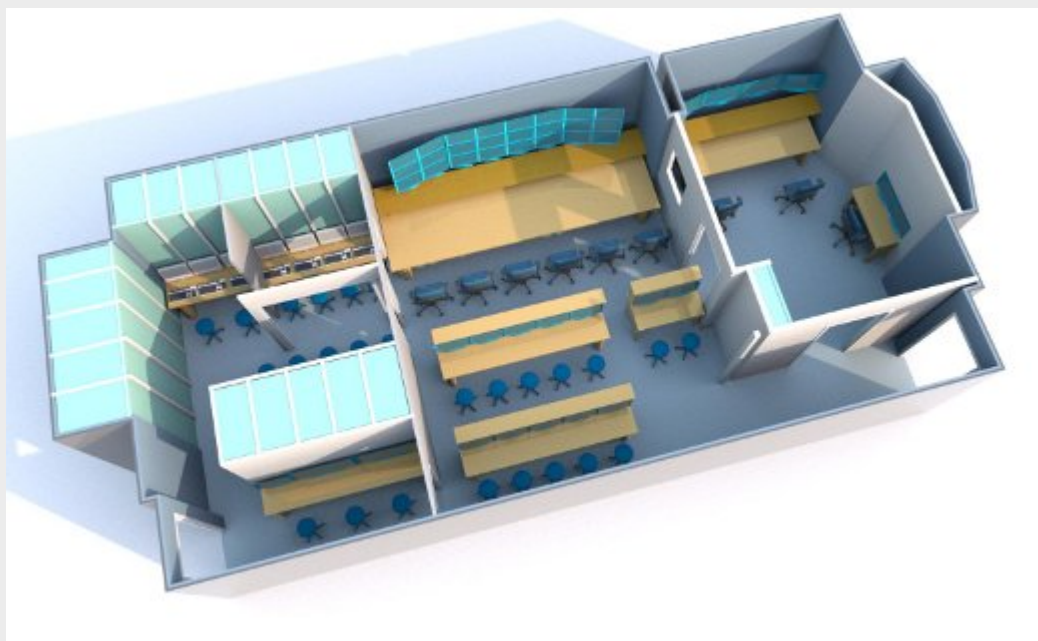

Disposition de XXL2 (road 3)