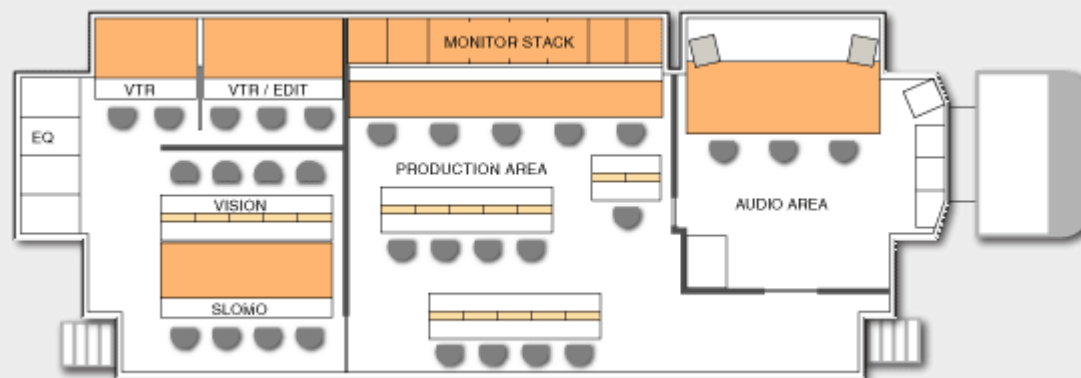

Disposition de XXL2 (road 3)