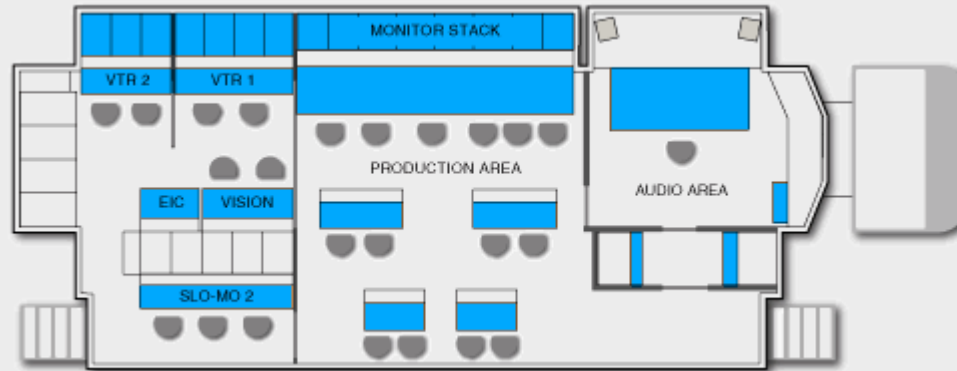

Disposition de XXL3 (741)