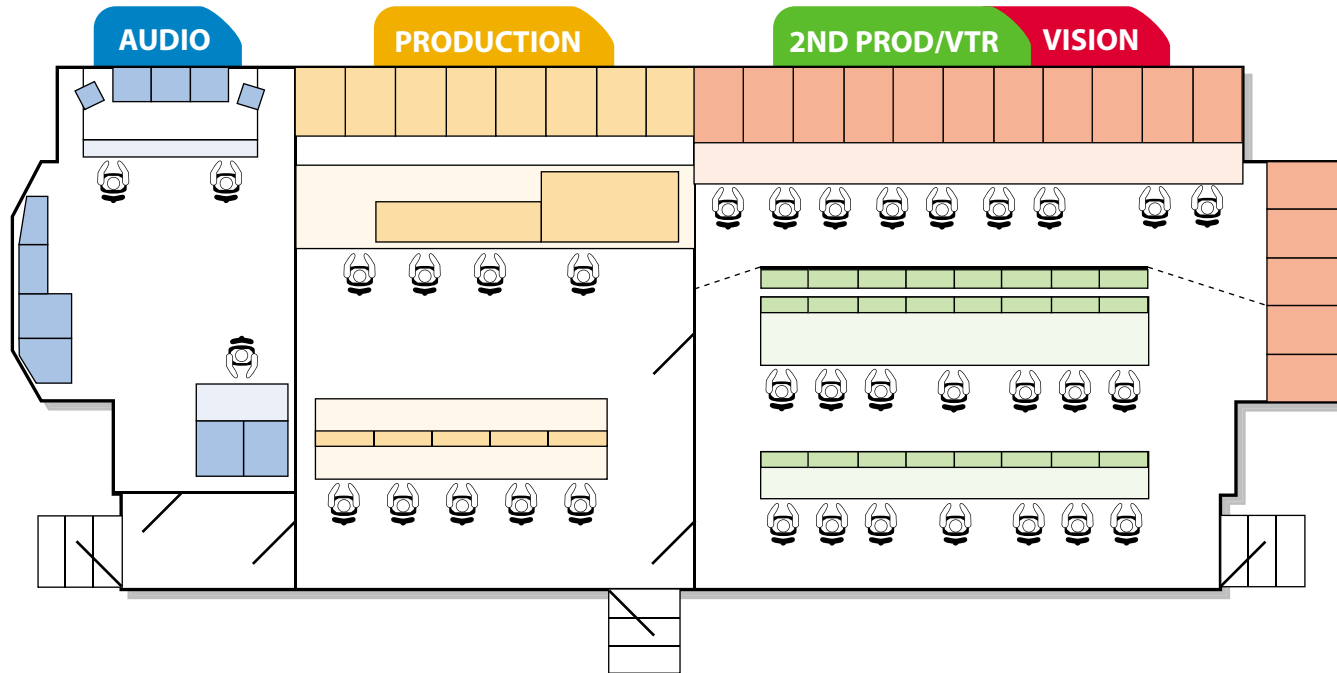

CTV OB 10 HD LAYOUT