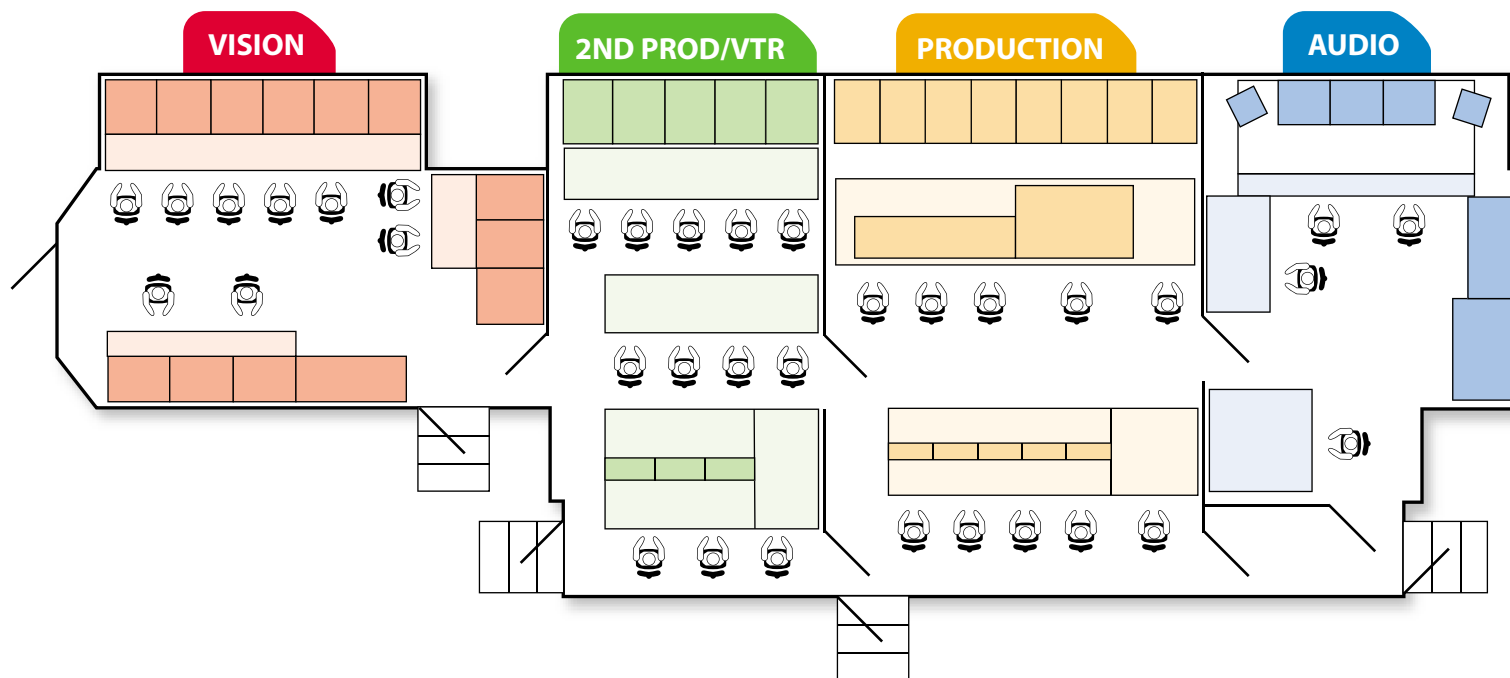

CTV OB 4 HD LAYOUT