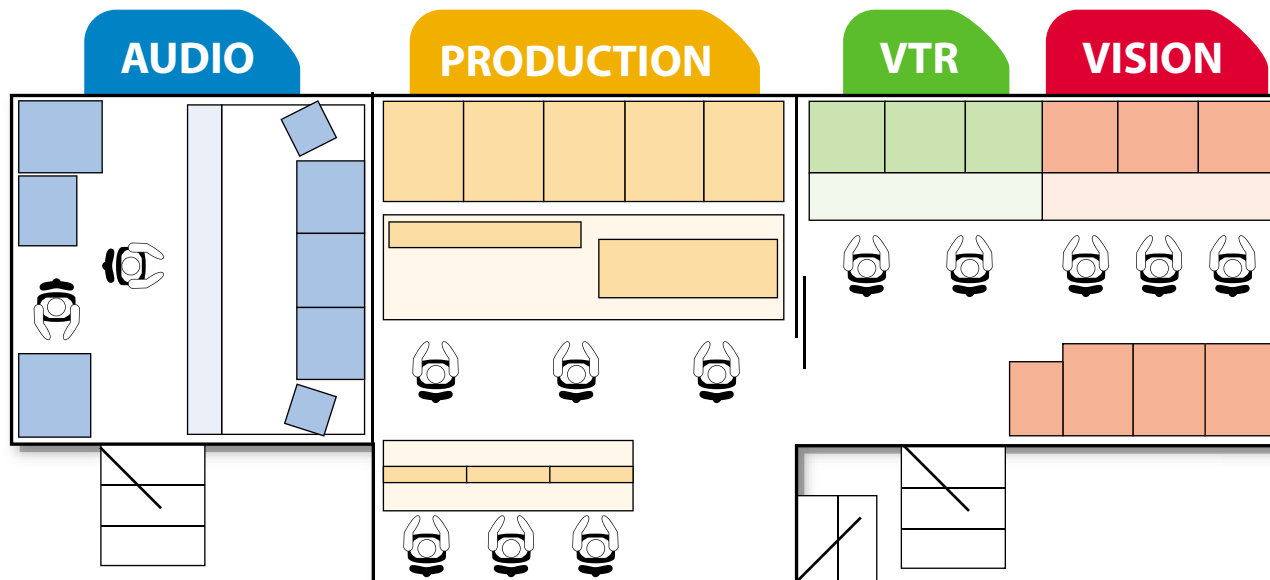

CTV OB 6 HD LAYOUT