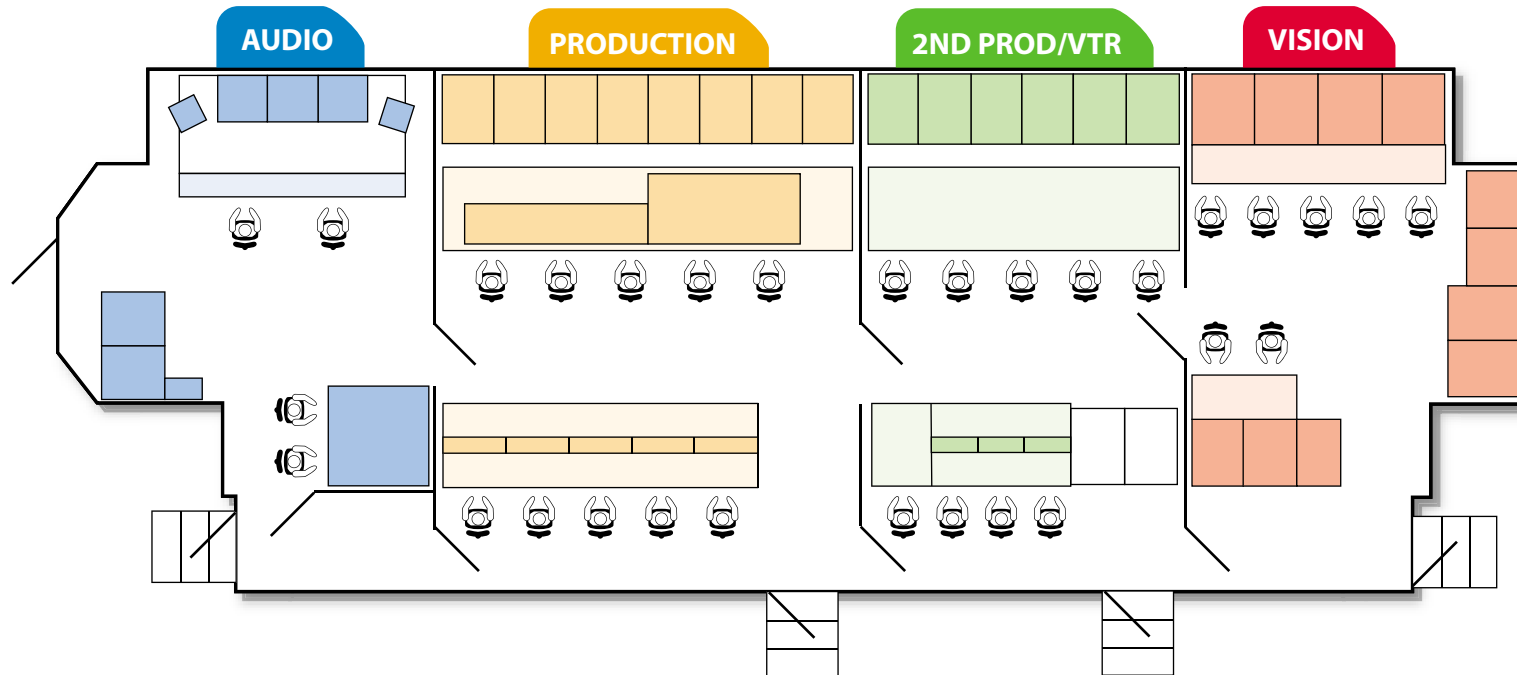

CTV OB 9 HD LAYOUT