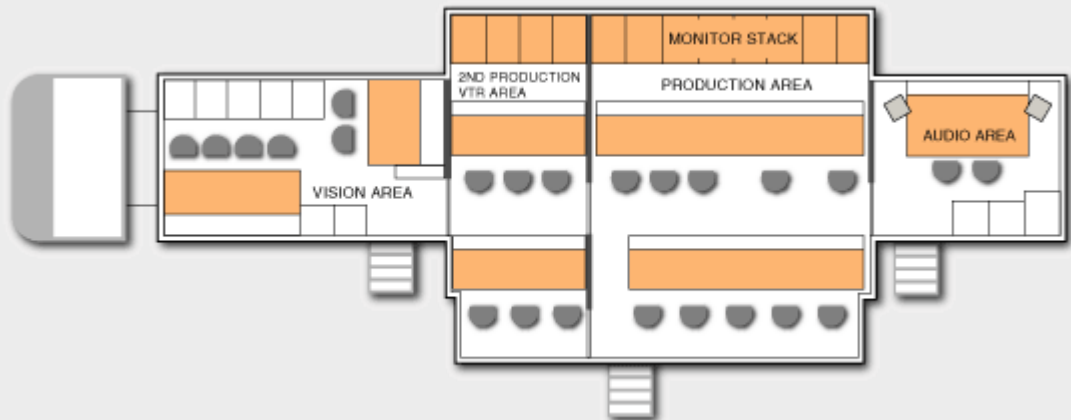

Disposition of CTV OB 1

Monitors of CTV OB 1

Specifications

GENERAL

Category :	X Large
Maximum of Cameras :	20
Name of the Truck :	CTV OB 1
Vehicle Type (Semi-trailer/ Coach) :	Semi-trailer
Length with Tractor :	16,50 meter
Length without Tractor :	13,60 meter
Height :	4,00 meter
Width :	2,40 meter
Width when expanded :	6,00 meter
Weight :	38 tonnes
Voltage :	380/415 & 220/240 volt
Connector Type :	CEE 125 Amp 5 Pin or 2 x 125 Amp 3 pin

VISION

Video Matrix SD :	Probel 64 x 64
Video Matrix Analogue :	Probel 64 x 64
Synchronisers :	8 x Arc/Synchroniser
Monitors Vision :	5 x 14" + Iso Camera Preview
HD Wireless Cameras :	n/a
HD Cameras :	n/a
HD Formats :	n/a
HD Highspeed Cameras :	n/a
SD Cameras :	Sony BVP950/570
SD Highspeed Cameras :	Thomson LDK 23 MKII
HD / SD Lenses :	Canon 11x, 21x, 55x, 72x, 86x
SD Wireless Cameras :	Link
Video Matrix HD :	n/a

PRODUCTION

HD Vision Mixer :	n/a
HD Inputs (direct and 2nd Layer) :	n/a
Aux Buses HD :	n/a
SD Vision Mixer :	Sony DVS7350
SD Inputs (direct and 2nd Layer) :	36 (3 x M/E, 1 x P/P)
AUX Buses SD :	12
DVE / Channels SD :	Sony DME7000 with Duality
DVE / Channels HD :	n/a
Miscellaneous options :	EVS Shot Box / MAV555 / Twin DSR with Lance Sony DVS2000 Second Mixer
Monitors front :	62 x Sony 9", 2 x Sony 21"
Monitors rear :	6 x Sony 9"

VTR

Maximum Positions :	6
HD Type VTR / VDR :	n/a
SD Type VTR / VDR :	Sony DVW A500 Sony SX EVS XT1, 6 Channel (Super SloMo)
Monitors front :	20 x 9", 2 x 14"
Monitors rear :	6 x Sony 9"
Edit :	n/a

**euro
media
group**
UNITED BROADCAST FACILITIES