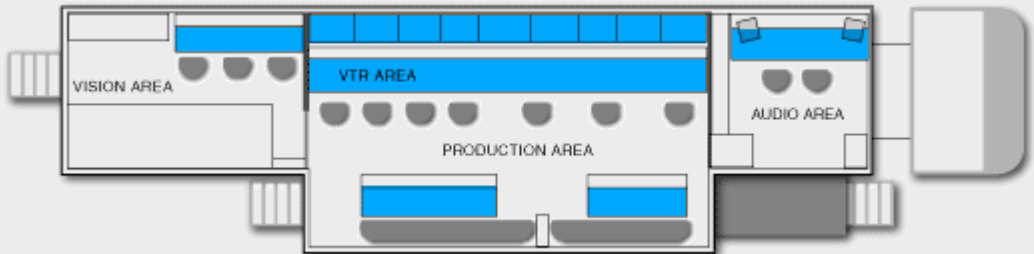

Disposition of L3 (730)

Specifications

GENERAL

Category :	X Large
Maximum of Cameras :	18
Name of the Truck :	CR 730
Vehicle Type (Semi-trailer/ Coach) :	Semi-trailer
Length with Tractor :	16,50 meter
Length without Tractor :	13,60 meter
Height :	4,00 meter
Width :	2,55 meter
Width when expanded :	3,5 meter
Weight :	30 tons
Voltage :	380/400 Volt
Connector Type :	2 x Marechal D56 63 Amp 5 Pin

VISION

Video Matrix SD :	Thomson VENUS 64 x 64
Video Matrix Analogue :	Thomson VENUS 96 x 96
Synchronisers :	NUMERIC VIDEO
Monitors Vision :	3 x BARCO 3237
SD Cameras :	Thomson LDK500
SD Highspeed Cameras :	Thomson LDK 23 mkII
HD / SD Lenses :	Canon 11x, 17, 21x, 55x, 72x, 86x
SD Wireless Cameras :	Thomson Wireless Camera System with LDK 500 / link

PRODUCTION

SD Vision Mixer :	Thomson DD X-Ten 4/ME
SD Inputs (direct and 2nd Layer) :	48
AUX Buses SD :	10
DVE / Channels SD :	Internal : 4 DVE 4 Ramcorder 3 Chromakeys External : ABEKAS DVEOUS TWIN
Monitors front :	Barco / Sony
Monitors rear :	6 x Sony 9040

VTR

Maximum Positions :	12
SD Type VTR / VDR :	Sony DVW A500 Sony SX EVS XT2, 6 Channel (Super SloMo) Tektronix PROFILE (2 or 4 Channels)

euro media group
UNITED BROADCAST FACILITIES

CTV
OUTSIDE BROADCASTS