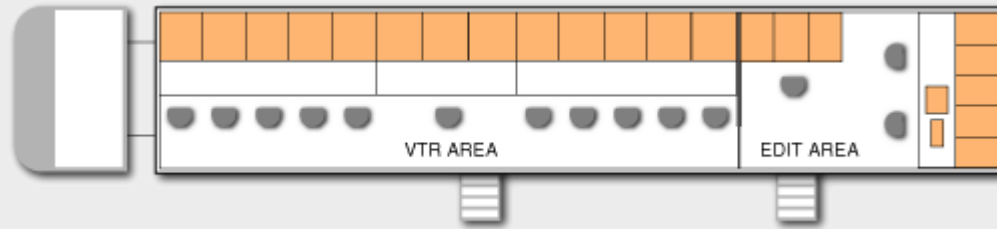

Disposition of MVT 5

**euro
media
group**
UNITED BROADCAST FACILITIES

CTV
OUTSIDE BROADCASTS

**euro media
france**
EMT
SFP
VCF

nobeo

VIDEOHOUSE
TELEVISION FACILITIES

34ERO2
TV

UNITED