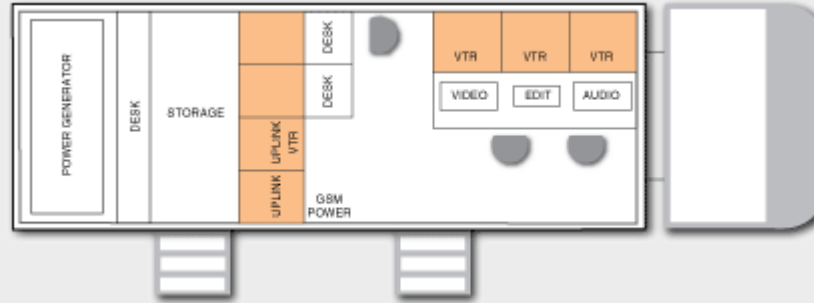

Disposition of HOL 51

Monitors of HOL 51

Specifications

GENERAL

Category :	Small
Maximum of Cameras :	3
Name of the Truck :	UBF HOL 51
Vehicle Type (Semi-trailer/ Coach) :	Coach
Length with Tractor :	9,50 meter
Height :	3,90 meter
Width :	2,55 meter
Weight :	13 tons
Voltage :	380/400 Volt
Connector Type :	CEE 32 Amp 5 Pin
Generator :	32 KVA

VISION

Video Matrix SD :	Thomson Triton 16 x 16 SDI
Video Matrix Analogue :	Thomson Triton 32 x 32 PAL
Synchronisers :	AXON FR (2 x SDI framestore) AXON FR (2 x PAL-SDI converter)
Monitors Vision :	1 x Barco 14", 2 x Barco 9", 2 x 3 Barco/Marshall 9"
SD Cameras :	Thomson LDK10/20/10P/20P/200
SD Highspeed Cameras :	Thomson LDK 23 MKII
HD / SD Lenses :	Canon 11x, 21x, 55x, 72x, 86x
SD Wireless Cameras :	Thomson Wireless, D-cam clip on

PRODUCTION

SD Vision Mixer :	BTS DD-10
SD Inputs (direct and 2nd Layer) :	16
AUX Buses SD :	4
Monitors front :	3 x Barco 14", 6 x Barco 9"

VTR

Edit :	Sony BVE2000 (3/4 VTR Control)
Maximum Positions :	4
SD Type VTR / VDR :	Sony DVW A500P Sony Betacam SX/SP/XDCAM Sony DVCAM, Panasonic DVCPRO EVS LSM-XT, 6 Channel (Super SloMo)