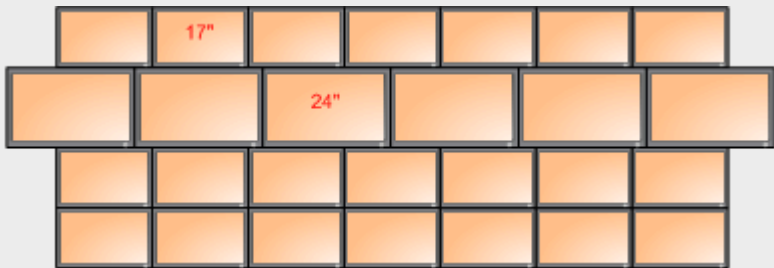

Disposition of United OB 8

Monitors of United OB 8

Specifications

GENERAL

Category :	Large
Maximum of Cameras :	12
Name of the Truck :	UBF Unit 8
Vehicle Type (Semi-trailer/ Coach) :	Coach
Length with Tractor :	12.00 meter
Height :	4.00 meter
Width :	2.50 meter
Width when expanded :	4.70 meter
Weight :	24 tons
Voltage :	380/400 Volt
Connector Type :	CEE 63 Amps, 5 Pin

PRODUCTION

HD Vision Mixer :	GVG Kayak HD300, 3 ME
HD Inputs (direct and 2nd Layer) :	72
Aux Buses HD :	36 mappable Outputs
DVE / Channels HD :	iDPM DVE with Curl and Focus Option for every ME; EDPM (4 Channels) optional; 6 Channel RAM Recorder
Monitors front :	21 x 17" Focus 1920 x 1080, 6 of them with Quad Split; 6 x 24" Focus 1920 x 1080, 4 of them with Quad Split
Monitors rear :	3 x Dell TFT with Quad Split

VTR

Maximum Positions :	10
Monitors front :	4 x 17" Focus 1920 x 1080, 4 of them with Quad Split; 4 x Dell TFT

SOUND

Audio Mixer Type :	Studier 8 Vista, 52 Faders
Inputs/Outputs :	150 Mono Channels, 50 Stereo Channels 1 x Studier Stagebox on Glass Fibre (2 x optional)
Surround Capabilities :	Dolby E
Effects Type :	2 x Waves Limiter 2 x Universal Audio Limiter TC Electronics M6000 Reverb TC Electronics M3000 Reverb TC Electronics D2 Tap Delay TC Electronics D22 Tap Delay
Speakers :	Dynaudio 5.1; DK Surround Metering MSD 600++; 2 x RTW Stereo PPM
Record/Replay :	CD Player/Recorder SpotOn Hard Disk Audio Jingle System Tascam X48 Multitrack Harddiskrecorder (Back-up optional)
Communication Matrix :	2 x Telex Cronus 64 x 64
Beltpack :	8 x Beltpack BP 325
External Panels :	17 Panels
ISDN Codec Interfaces :	1 x ISDN Telos Xstream, 2 x Telos One Hybrid
Wireless :	6 x Motorola GM 360; 6 x Motorola Porto GP 340
Radio's TX/RX :	15 x Icom Receivers