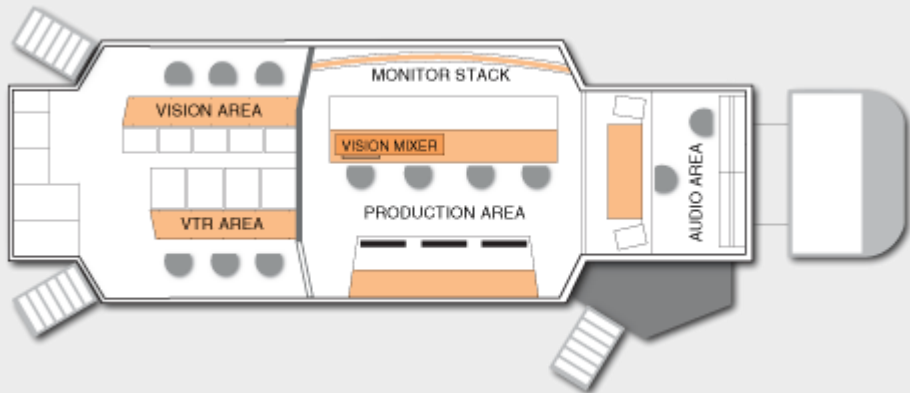

Disposition of United OB 8

Monitors of United OB 8

Specifications

GENERAL

Category :	Large
Maximum of Cameras :	12
Name of the Truck :	UBF Unit 8
Vehicle Type (Semi-trailer/ Coach) :	Coach
Length with Tractor :	12.00 meter
Height :	4.00 meter
Width :	2.50 meter
Width when expanded :	4.70 meter
Weight :	24 tons
Voltage :	380/400 Volt
Connector Type :	CEE 63 Amps, 5 Pin

PRODUCTION

HD Vision Mixer :	GVG Kayak HD300, 3 ME
HD Inputs (direct and 2nd Layer) :	72
Aux Buses HD :	36 mappable Outputs
DVE / Channels HD :	iDPM DVE with Curl and Focus Option for every ME; EDPM (4 Channels) optional; 6 Channel RAM Recorder
Monitors front :	21 x 17" Focus 1920 x 1080, 6 of them with Quad Split; 6 x 24" Focus 1920 x 1080, 4 of them with Quad Split
Monitors rear :	3 x Dell TFT with Quad Split

VTR

Maximum Positions :	10
Monitors front :	4 x 17" Focus 1920 x 1080, 4 of them with Quad Split; 4 x Dell TFT

SOUND

Audio Mixer Type :	Studier 8 Vista, 52 Faders
Inputs/Outputs :	150 Mono Channels, 50 Stereo Channels 1 x Studier Stagebox on Glass Fibre (2 x optional)
Surround Capabilities :	Dolby E
Effects Type :	2 x Waves Limiter 2 x Universal Audio Limiter TC Electronics M6000 Reverb TC Electronics M3000 Reverb TC Electronics D2 Tap Delay TC Electronics D22 Tap Delay
Speakers :	Dynaudio 5.1; DK Surround Metering MSD 600++; 2 x RTW Stereo PPM
Record/Replay :	CD Player/Recorder SpotOn Hard Disk Audio Jingle System Tascam X48 Multitrack Harddiskrecorder (Back-up optional)
Communication Matrix :	2 x Telex Cronus 64 x 64
Beltpack :	8 x Beltpack BP 325
External Panels :	17 Panels
ISDN Codec Interfaces :	1 x ISDN Telos Xstream, 2 x Telos One Hybrid
Wireless :	6 x Motorola GM 360; 6 x Motorola Porto GP 340
Radio's TX/RX :	15 x Icom Receivers