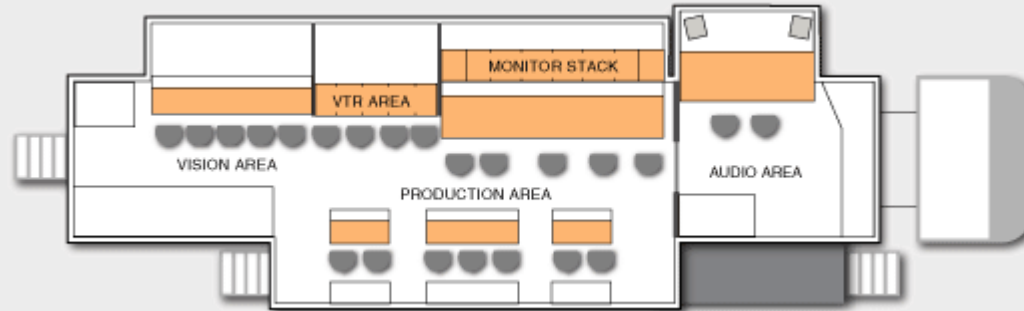

Disposition of XL3 (740)

**euro
media
group**
UNITED BROADCAST FACILITIES

CTV
OUTSIDE BROADCASTS

**euro media
france**
EMT
SFP
VCF

nobeo

VIDEOHOUSE
TELEVISION FACILITIES

3/4/ROZ
TV

UNITED