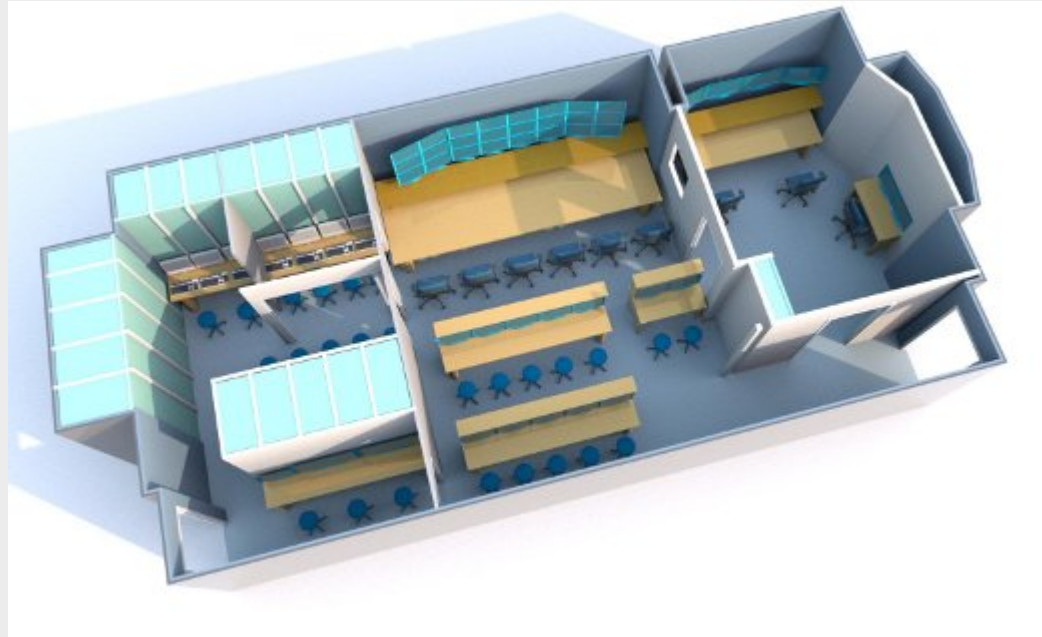

Disposition of XXL2 (road 3)

Monitors of XXL2 (road 3)

Specifications

GENERAL

Category :	XX Large
Maximum of Cameras :	24
Name of the Truck :	Road Runner 3
Vehicle Type (Semi-trailer/ Coach) :	Semi-trailer
Length with Tractor :	16 meter
Length without Tractor :	14 meter (1.2m rear access)
Height :	4,0 meter
Width :	2,55 meter
Width when expanded :	5,5 meter (+2m lateral access)
Weight :	38 tons
Voltage :	380/400 Volt
Connector Type :	2 x Marechal D56 63 Amp 5 Pin (ref Pin17)

VISION

Video Matrix SD :	Probel > 256 x 256
HD Cameras :	Sony HDC1500
Monitors Vision :	5 x 17" JVC HDSDI

PRODUCTION

HD Vision Mixer :	Kayak HD/SD XtenDD Keyboard
HD Inputs (direct and 2nd Layer) :	96
Aux Buses HD :	48
SD Vision Mixer :	Kayak HD/SD XtenDD Keyboard
SD Inputs (direct and 2nd Layer) :	96
AUX Buses SD :	48
DVE / Channels SD :	>16
DVE / Channels HD :	>16
Miscellaneous options :	Animated Still Store with Audio 8 x Flexible ChromaKey
Monitors front :	Mini 24 x 24" Vutrix wired HDSDI + Multiviewer
Monitors rear :	Up to 10 x 17" multiviewer

VTR

Edit :	12 x 20" multiviewer
Maximum Positions :	24
HD Type VTR / VDR :	Sony HDCAM / HDCAMSR ... EVS LSM-XT2, 6 Channel (Super SloMo) HD HARD DRIVE SYSTEM (TBD)
SD Type VTR / VDR :	Sony DVW A500P Sony Betacam SX/SP/XDCAM EVS LSM-XT, 6 Channel (Super SloMo) Tektronix PROFILE (2 or 4 Channels)
Monitors front :	12 x 20" multiviewer