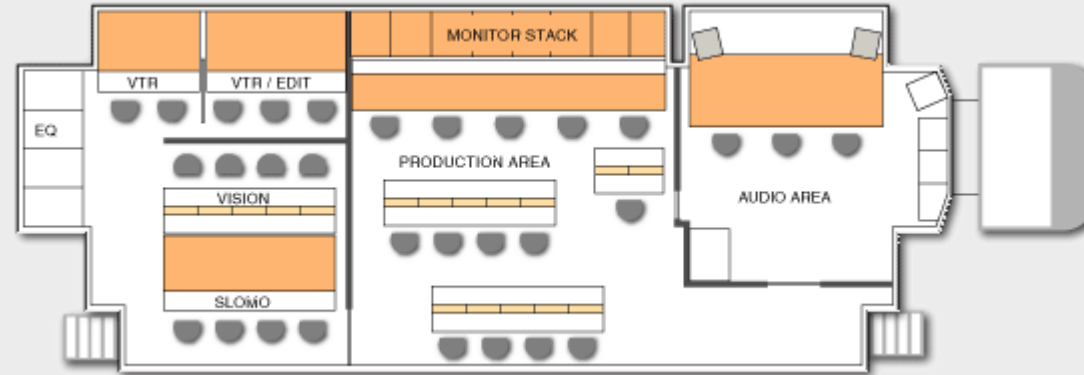

Disposition of XXL2 (road 3)

Monitors of XXL2 (road 3)

Specifications

GENERAL

Category :	XX Large
Maximum of Cameras :	24
Name of the Truck :	Road Runner 3
Vehicle Type (Semi-trailer/ Coach) :	Semi-trailer
Length with Tractor :	16 meter
Length without Tractor :	14 meter (1.2m rear access)
Height :	4,0 meter
Width :	2,55 meter
Width when expanded :	5,5 meter (+2m lateral access)
Weight :	38 tons
Voltage :	380/400 Volt
Connector Type :	2 x Marechal D56 63 Amp 5 Pin (ref Pin17)

VISION

Video Matrix SD :	Probel > 256 x 256
HD Cameras :	Sony HDC1500
Monitors Vision :	5 x 17" JVC HDSDI

PRODUCTION

HD Vision Mixer :	Kayak HD/SD XtenDD Keyboard
HD Inputs (direct and 2nd Layer) :	96
Aux Buses HD :	48
SD Vision Mixer :	Kayak HD/SD XtenDD Keyboard
SD Inputs (direct and 2nd Layer) :	96
AUX Buses SD :	48
DVE / Channels SD :	>16
DVE / Channels HD :	>16
Miscellaneous options :	Animated Still Store with Audio 8 x Flexible ChromaKey
Monitors front :	Mini 24 x 24" Vutrix wired HDSDI + Multiviewer
Monitors rear :	Up to 10 x 17" multiviewer

VTR

Edit :	12 x 20" multiviewer
Maximum Positions :	24
HD Type VTR / VDR :	Sony HDCAM / HDCAMSR ... EVS LSM-XT2, 6 Channel (Super SloMo) HD HARD DRIVE SYSTEM (TBD)
SD Type VTR / VDR :	Sony DVW A500P Sony Betacam SX/SP/XDCAM EVS LSM-XT, 6 Channel (Super SloMo) Tektronix PROFILE (2 or 4 Channels)
Monitors front :	12 x 20" multiviewer