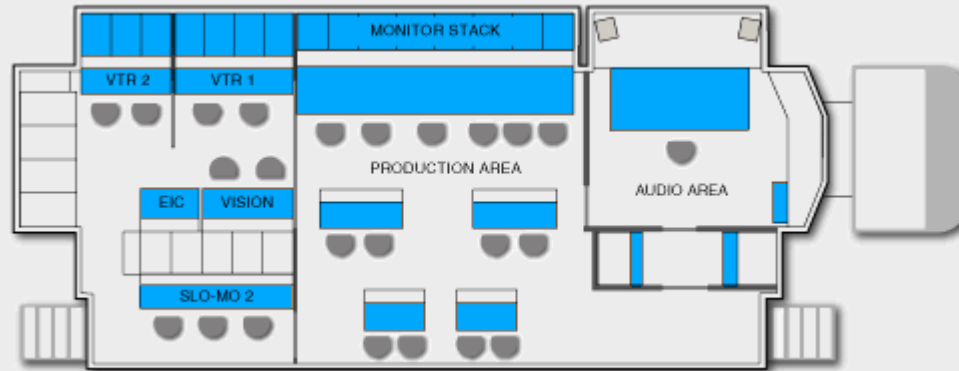

Disposition of XXL3 (741)